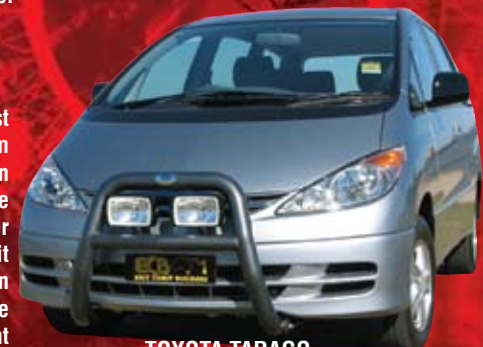

TOYOTA TARAGO
07/00-02/06 76mm SERIES 2 NUDGE BAR
Silver Hammertone